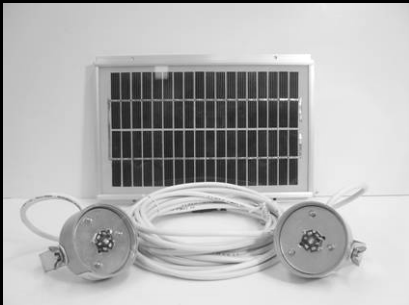

Light Up The World Foundation Product List

LUTW High Brightness LED Lamp

- Low power consumption.
- 5 to 35 VDC range of operation.
- High luminous efficiency.
- 100 000 hours lifetime.
- 40 lumens minimum luminous power.
- Mounting bracket increases functionality.

LUTW System (no battery included) – ideal for shipping

- High brightness LED lamps.
- 4 hours of daily continuous lighting.
- Very high quality components.
- Long lifetime (25 years).

Kit Includes: Two LUTW LED lamps, 5 W solar panel, wiring (9 m) and user guide.

LUTW System with SLA Battery

- High brightness LED lamps.
- 4 hours of daily continuous lighting.
- Very high quality components.
- Long lifetime (25 years).

Kit Includes: Two LUTW LED lamps, 5 W solar panel, wiring (9 m), 12 V rechargeable SLA battery and user guide.